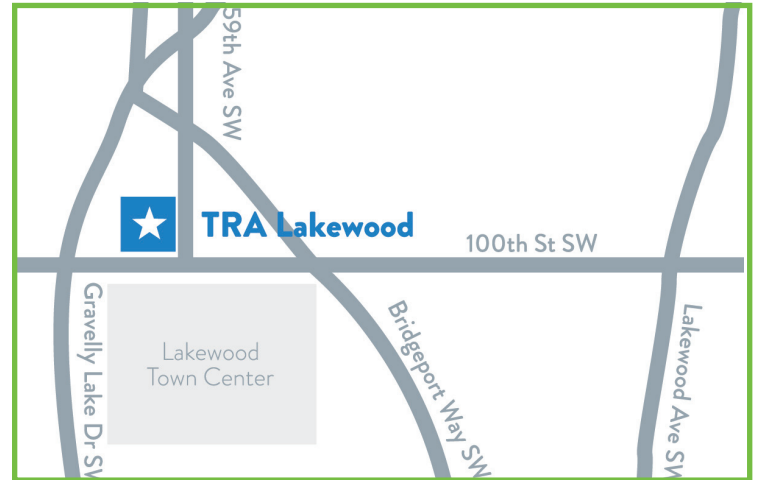

TRA OUTPATIENT CLINIC MAPS AND DIRECTIONS

P.O. Box 1535, Tacoma, WA 98401 | 253-761-4200 | tranow.com

TRA Gig Harbor

4700 Point Fosdick Dr NW Ste 110, Gig Harbor WA 98335

From the East

- Follow Hwy 16 Westbound
- Take Exit 10 for Olympic Dr NW
- Turn left on Olympic Dr NW
- Turn left onto Pt Fosdick Dr NW
- Take a right at the first light
- TRA Gig Harbor is on the first floor in the St. Anthony Medical Building

From the West

- Follow Hwy 16 Eastbound
- Take Exit 10 for Olympic Dr NW
- Turn right on Olympic Dr NW
- Turn left onto Pt. Fosdick Dr NW
- Take a right at the first light
- TRA Gig Harbor is on the first floor in the St. Anthony Medical Building

TRA Lakewood

5919 100th St SW, Lakewood WA 98499

From the North

- Follow I-5 Southbound
- Take Exit 125 for Bridgeport Way SW
- Turn right on Bridgeport Way SW
- Follow for 1.5 miles then slight left on 100th St SW
- TRA Lakewood is a couple blocks down on the right

From the South

- Follow I-5 Northbound
- Take Exit 125 for Bridgeport Way SW
- Turn left at Bridgeport Way SW
- Follow for 1.5 miles then slight left on 100th St SW
- TRA Lakewood is a couple blocks down on the right